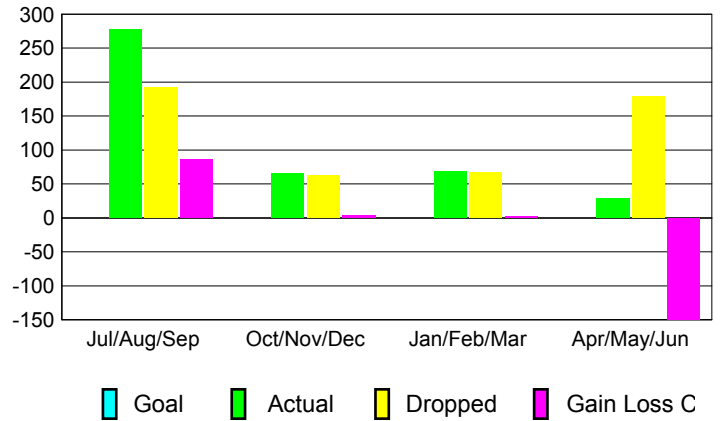

GMT: **PEI-JEN CHEN**

Location: **REP OF CHINA**

GMT CA: **5**

CLUBS

Month	New Club Goal	Actual New Clubs	Actual Dropped Clubs	Gain/Loss of Clubs
2012-2013				
Jul/Aug/Sep		0	0	0
Oct/Nov/Dec		0	0	0
Jan/Feb/Mar		0	0	0
Apr/May/June		0	0	0
Totals		0	0	0

Club Results 2012-2013

Goal, New, Dropped, Gain/Loss

YTD Status Quo Clubs 2012-2013

Status Quo Clubs Compared to Status Quo Members

Club Gain/Loss 2012-2013

MEMBERSHIP

Month	Net Memb Goal	Actual New Memb	Actual Dropped Memb	Gain/Loss of Memb
2012-2013				
Jul/Aug/Sep		278	192	86
Oct/Nov/Dec		66	62	4
Jan/Feb/Mar		69	67	2
Apr/May/June		29	179	-150
Totals		442	500	-58

Membership Results 2012-2013

Goal, New, Dropped, Gain/Loss

Gender Comparison 2012-2013

Membership Gain/Loss 2012-2013