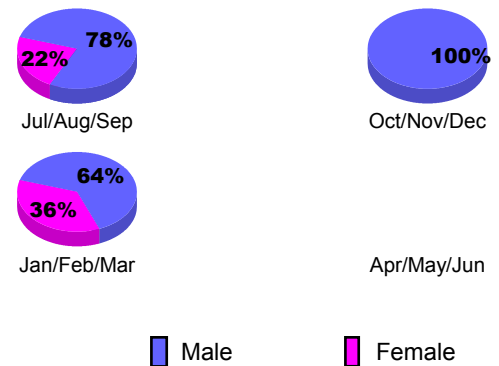

Club Results 2012-2013

Goal, New, Dropped, Gain/Loss

YTD Status Quo Clubs 2012-2013

Status Quo Clubs Compared to Status Quo Members

Club Gain/Loss 2012-2013

MEMBERSHIP

Month	Net Memb Goal	Actual New Memb	Actual Dropped Memb	Gain/Loss of Memb
2012-2013				
Jul/Aug/Sep		278	192	86
Oct/Nov/Dec		66	62	4
Jan/Feb/Mar		69	67	2
Apr/May/June		29	179	-150
Totals		442	500	-58

Membership Results 2012-2013

Goal, New, Dropped, Gain/Loss

Gender Comparison 2012-2013

Membership Gain/Loss 2012-2013